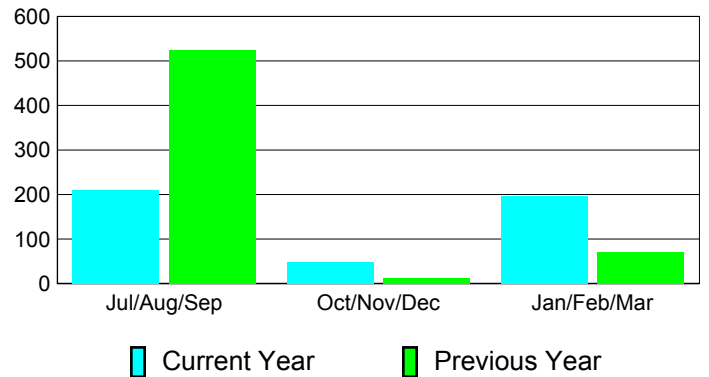

**Membership Results
2010-2011**

**Membership
2009-2010**

Month	Net Memb Goal	Actual New Memb	Actual Dropped Memb	Gain/Loss of Memb	Gain/Loss of Memb
Jul/Aug/Sep	275	308	-98	210	524
Oct/Nov/Dec	65	116	-67	49	13
Jan/Feb/Mar	65	230	-34	196	70
Totals	405	654	-199	455	607

Membership Results 2010-2011

Goal, New, Dropped, Gain/Loss

Comparison of Membership Gain/Loss

Current Year Compared to the Previous Year

Gender Comparison 2010-2011

Jul/Aug/Sep

Oct/Nov/Dec

Jan/Feb/Mar