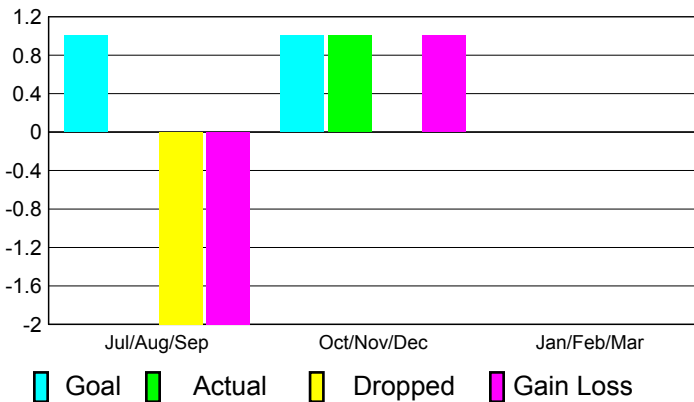

2010-2011 GMT Reports for District (or Undistricted) **District 300C1**

GMT: **PEI-JEN CHEN**

Location: **M.D. 300 Taiwan**

GMT CA: **5**

CLUBS

**Club Results
2010-2011**

**Clubs
2009-2010**

Month	New Club Goal	Actual New Clubs	Actual Dropped Clubs	Gain/Loss of Clubs	Gain/Loss of Clubs
Jul/Aug/Sep	1	0	-2	-2	0
Oct/Nov/Dec	1	1	0	1	0
Jan/Feb/Mar	0	0	0	0	0
Totals	2	1	-2	-1	0

Club Results 2010-2011

Goal, New, Dropped, Gain/Loss

Comparison of Club Gain/Loss

Current Year Compared to the Previous Year

YTD Status Quo Clubs 2010-2011

Status Quo Clubs Compared to Status Quo Members

MEMBERSHIP