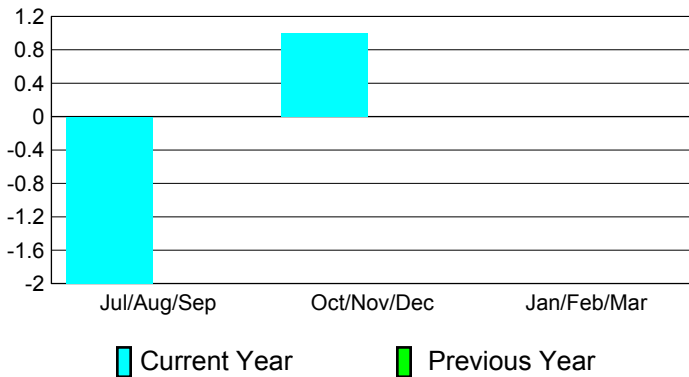

2010-2011 GMT Reports for District (or Undistricted) **District 300C1**

GMT: **PEI-JEN CHEN**

Location: **M.D. 300 Taiwan**

GMT CA: **5**

CLUBS

**Club Results
2010-2011**

**Clubs
2009-2010**

Month	New Club Goal	Actual New Clubs	Actual Dropped Clubs	Gain/Loss of Clubs	Gain/Loss of Clubs
Jul/Aug/Sep	1	0	-2	-2	0
Oct/Nov/Dec	1	1	0	1	0
Jan/Feb/Mar	0	0	0	0	0
Totals	2	1	-2	-1	0

Club Results 2010-2011

Goal, New, Dropped, Gain/Loss

Comparison of Club Gain/Loss

Current Year Compared to the Previous Year

YTD Status Quo Clubs 2010-2011

Status Quo Clubs Compared to Status Quo Members

MEMBERSHIP