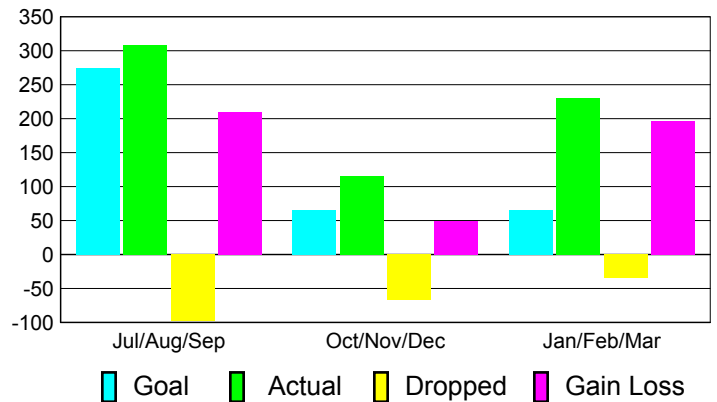

Membership Results 2010-2011

Goal, New, Dropped, Gain/Loss

Comparison of Membership Gain/Loss

Current Year Compared to the Previous Year